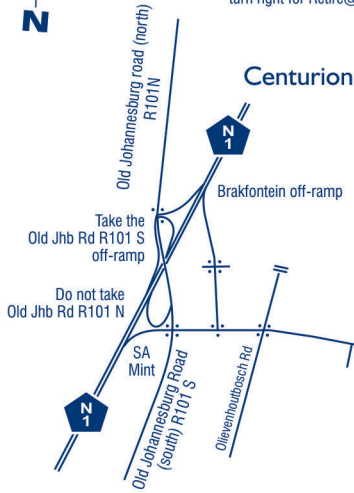

From Centurion:

N1 south, take Brakfontein Rd / R101 S off-ramp at T junction left into Brakfontein Rd towards Midstream. Drive 2.3km along Brakfontein Rd. At Brakfontein/Midstream Drive crossing at the traffic light, turn right for Retire@Midstream and Cure Day Clinics

Midrand Johannesburg

From Johannesburg:

N1 north, take Old Jhb Rd R101 S off-ramp, left into Old Jhb Rd, back over the N1. At Traffic light turn left into Brakfontein Rd and drive 2.5km along Brakfontein Rd. At Brakfontein/Midstream Drive crossing at the traffic light, turn right for Retire@Midstream and Cure Day Clinics

No 1 Madeleine Str.
 Retire@Midstream

S 25° 55.345'
 E 28° 11.454'

Pretoria

Nellmapius Rd (Irene)

4 way stop

Glen Rd (M18)

M57 towards Eldoruspark

Gravel Rd

Pinedene Station

4 way stop

Porcelain

Pretoria

Main Rd (M18)

M57

R21

Olifantfontein Rd (R562)