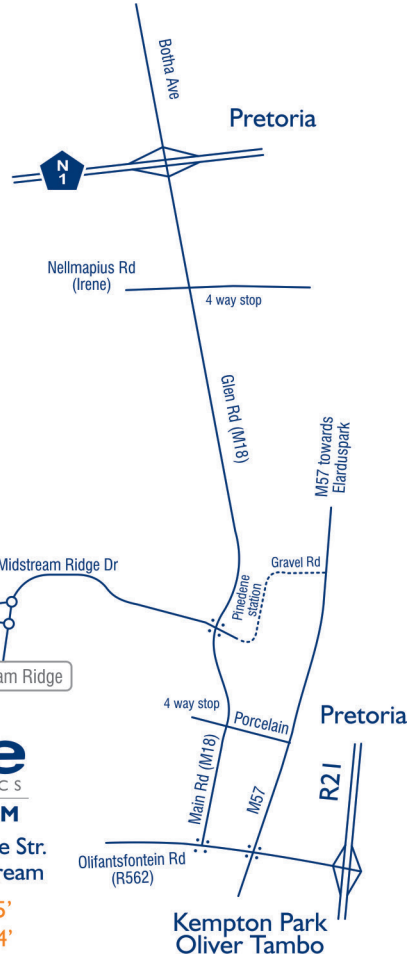

From Centurion:

N1 south, take Brakfontein Rd / R101 S off-ramp at T junction left into Brakfontein Rd towards Midstream. Drive 2.3km along Brakfontein Rd. At Brakfontein/Midstream Drive crossing at the traffic light, turn right for Retire@Midstream and Cure Day Clinics

Midrand Johannesburg

From Johannesburg:

N1 north, take Old Jhb Rd R101 S off-ramp, left into Old Jhb Rd, back over the N1. At Traffic light turn left into Brakfontein Rd and drive 2.5km along Brakfontein Rd. At Brakfontein/Midstream Drive crossing at the traffic light, turn right for Retire@Midstream and Cure Day Clinics

Midfields

Midstream Ridge Dr
 Midstream Ridge Primary
 Midstream Ridge

4 way stop

Midstream Hill

Mnt Peak

Midlands

Mnt Cliff

K220

No 1 Madeleine Str.
 Retire@Midstream

S 25° 55.345'
 E 28° 11.454'

Pretoria

Nellmapius Rd (Irene)

4 way stop

Glen Rd (M18)

M57 towards Eldoruspark

Gravel Rd