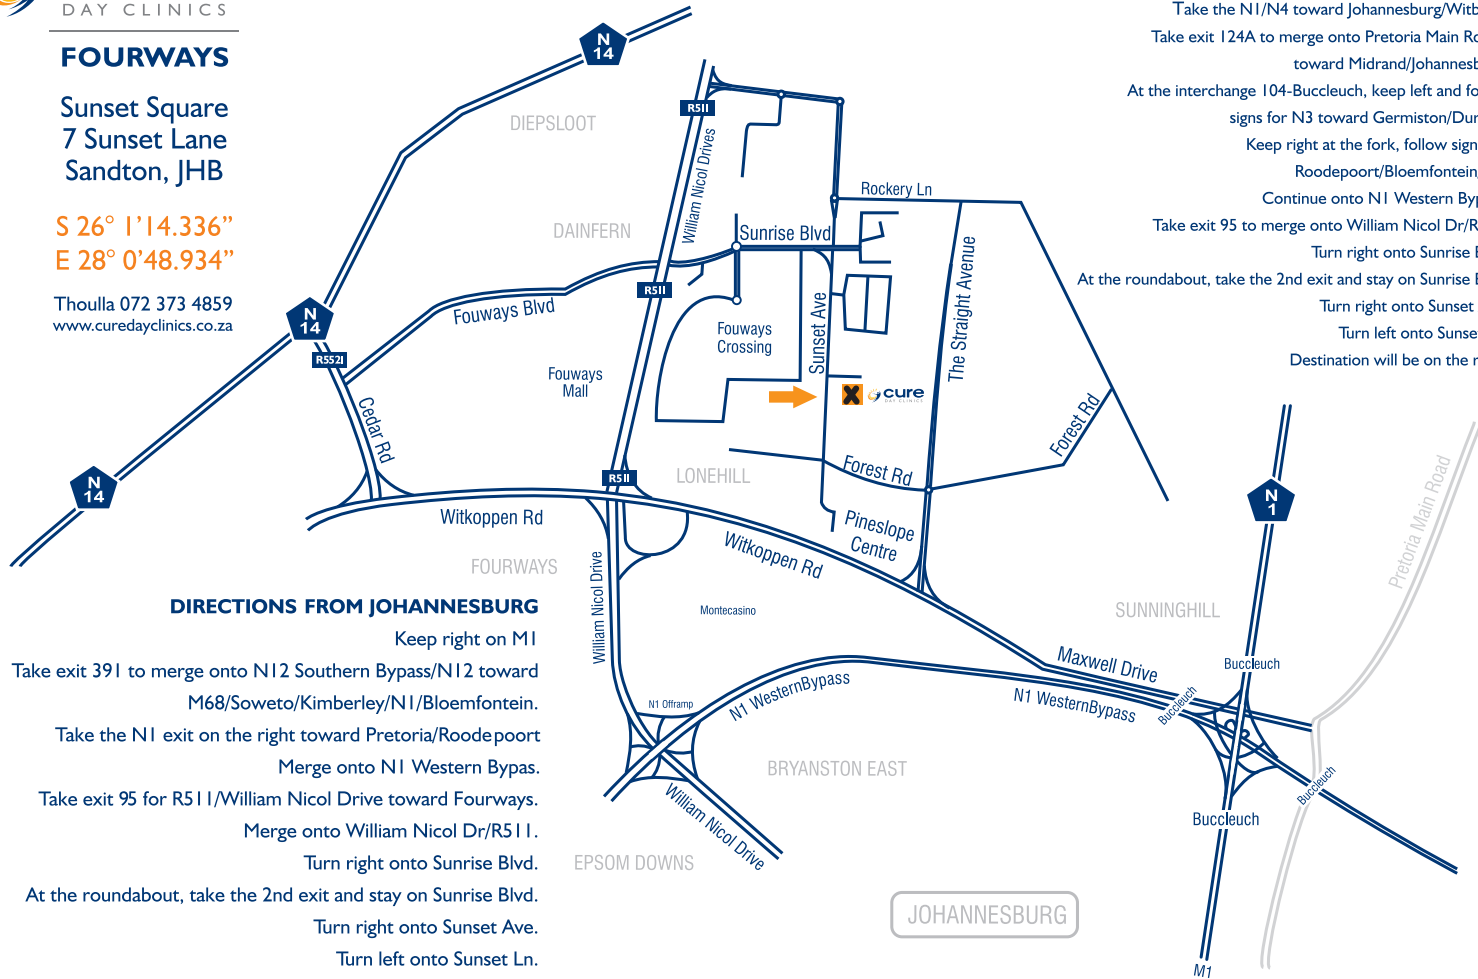

FOURWAYS

Sunset Square
7 Sunset Lane
Sandton, JHB

S 26° 1' 14.336"
E 28° 0' 48.934"

Thoulla 072 373 4859
www.curedayclinics.co.za

DIRECTIONS ON N1 FROM PRETORIA:

- Take the N1/N4 toward Johannesburg/Witbank.
- Take exit 124A to merge onto Pretoria Main Rd/N1 toward Midrand/Johannesburg.
- At the interchange 104-Buccleuch, keep left and follow signs for N3 toward Germiston/Durban.
- Keep right at the fork, follow signs for Roodepoort/Bloemfontein/N1.
- Continue onto N1 Western Bypass.
- Take exit 95 to merge onto William Nicol Dr/R511.
- Turn right onto Sunrise Blvd.
- At the roundabout, take the 2nd exit and stay on Sunrise Blvd.
- Turn right onto Sunset Ave.
- Turn left onto Sunset Ln.
- Destination will be on the right.

DIRECTIONS FROM JOHANNESBURG

- Keep right on M1
- Take exit 391 to merge onto N12 Southern Bypass/N12 toward M68/Soweto/Kimberley/N1/Bloemfontein.
- Take the N1 exit on the right toward Pretoria/Roodepoort
- Merge onto N1 Western Bypass.
- Take exit 95 for R511/William Nicol Drive toward Fourways.
- Merge onto William Nicol Dr/R511.
- Turn right onto Sunrise Blvd.
- At the roundabout, take the 2nd exit and stay on Sunrise Blvd.
- Turn right onto Sunset Ave.
- Turn left onto Sunset Ln.