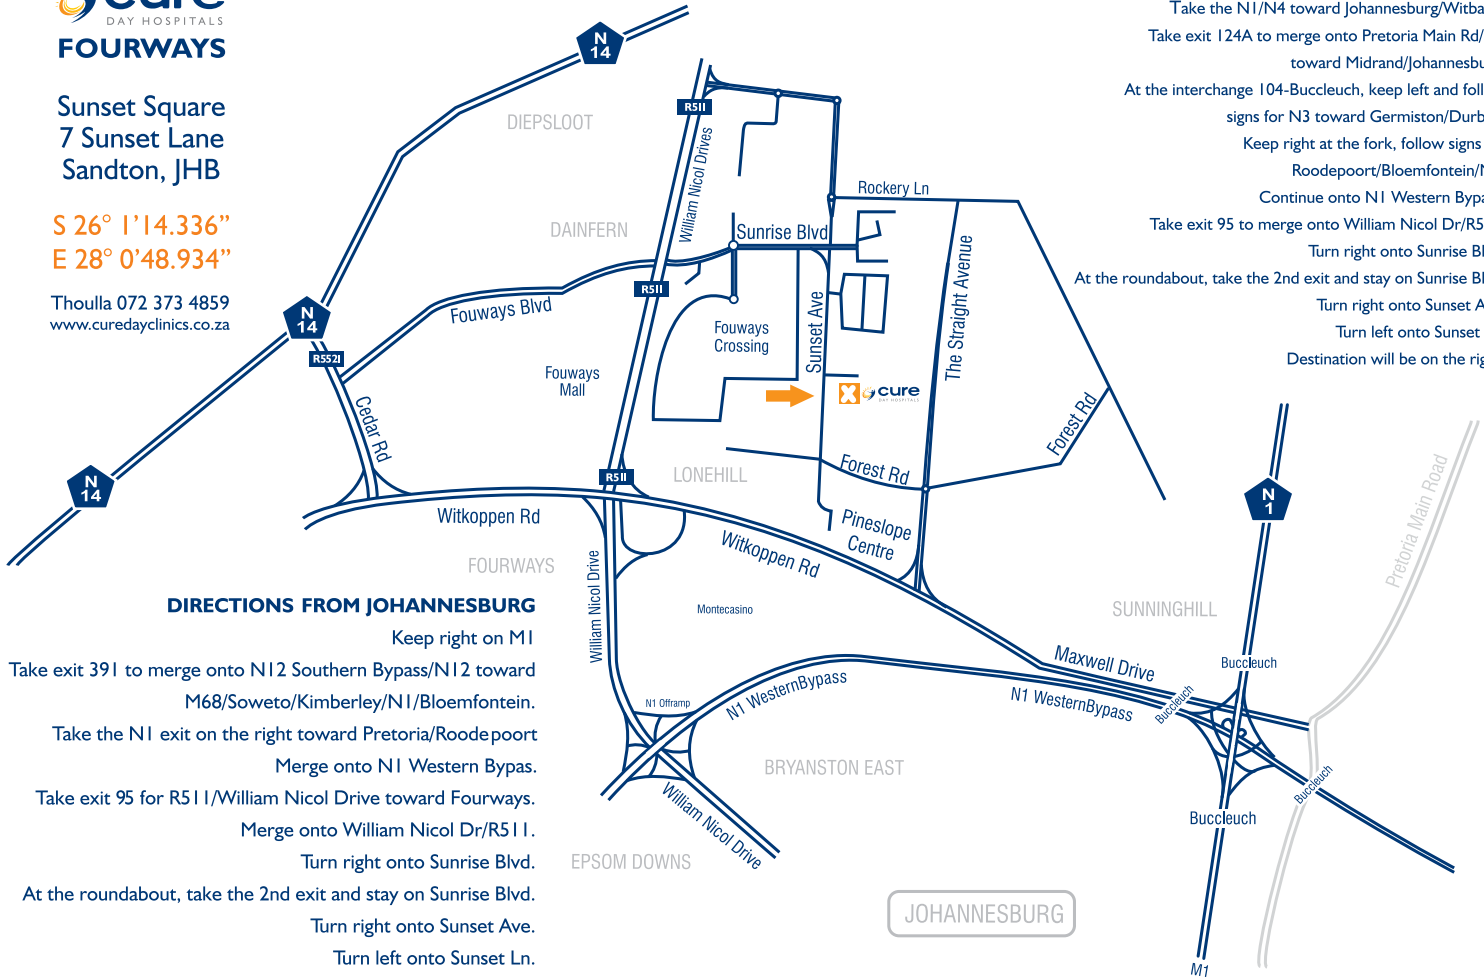

Sunset Square
7 Sunset Lane
Sandton, JHB

S 26° 1' 14.336"
E 28° 0' 48.934"

Thoulla 072 373 4859
www.curedayclinics.co.za

DIRECTIONS ON N1 FROM PRETORIA:

Take the N1/N4 toward Johannesburg/Witbank.
Take exit 124A to merge onto Pretoria Main Rd/N1 toward Midrand/Johannesburg.
At the interchange 104-Buccleuch, keep left and follow signs for N3 toward Germiston/Durban.
Keep right at the fork, follow signs for Roodepoort/Bloemfontein/N1.
Continue onto N1 Western Bypass.
Take exit 95 to merge onto William Nicol Dr/R511.
Turn right onto Sunrise Blvd.
At the roundabout, take the 2nd exit and stay on Sunrise Blvd.
Turn right onto Sunset Ave.
Turn left onto Sunset Ln.
Destination will be on the right.

DIRECTIONS FROM JOHANNESBURG

Keep right on M1
Take exit 391 to merge onto N12 Southern Bypass/N12 toward M68/Soweto/Kimberley/N1/Bloemfontein.
Take the N1 exit on the right toward Pretoria/Roodepoort
Merge onto N1 Western Bypass.
Take exit 95 for R511/William Nicol Drive toward Fourways.
Merge onto William Nicol Dr/R511.
Turn right onto Sunrise Blvd.
At the roundabout, take the 2nd exit and stay on Sunrise Blvd.
Turn right onto Sunset Ave.
Turn left onto Sunset Ln.

JOHANNESBURG